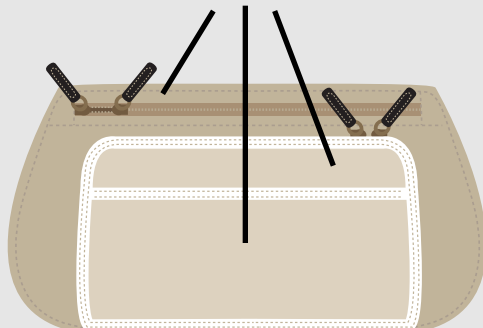

INSIDE FRONT

Clip for keys.

Two mesh pockets with velcro closures for cash, tees, ball marks, chap stick, hand sanitizer, head phones and other small items.

INSIDE BACK

Two double zippered pockets and one open pocket for any size cell phone, credit/debit/business cards, license, or cash.

Wristlet on left side.

OUTSIDE

Wristlet attached to top and left side loop.

Wristlet on left side.

Wristlet attaches to either end loop.

Shoulder or cross body long strap attaches to end loops.