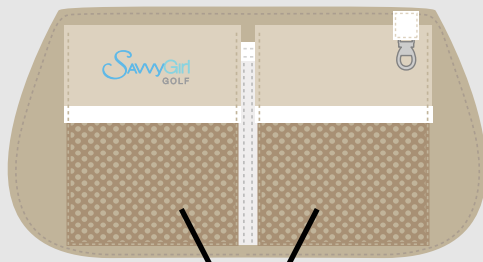

INSIDE FRONT

Clip for keys.

Two mesh pockets with velcro closures for cash, tees, ball marks, chap stick, hand sanitizer, head phones and other small items.

INSIDE BACK

Two double zippered pockets and one open pocket for any size cell phone, credit/debit/business cards, license, or cash.

Wristlet on left side.

OUTSIDE

Wristlet attached to top and left side loop.

Wristlet on left side.

Wristlet attaches to either end loop.

Shoulder or cross body long strap attaches to end loops.