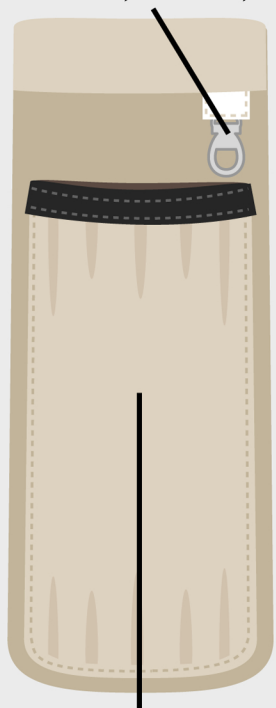

## SIDE POCKET

Clip used for keys, bracelets, hair ties, etc.

Insulated beverage compartment.

Mesh pocket with velcro closure for tees, balls, marks, divot tool, cash, and other small items.

Two open multipurpose sleeves used for gloves, suntan lotion, snacks, GPS, phone and medicines.

## BACK

Clip used for keys, bracelets, hair ties, etc.

Open see-through mesh pocket for check book and other longer items.

Double zippered pocket designed to hold 9 loose or a 3 pack of balls.

Large double zippered multipurpose pocket used for larger items: brushes, wallets, flasks, gloves, hats, etc.